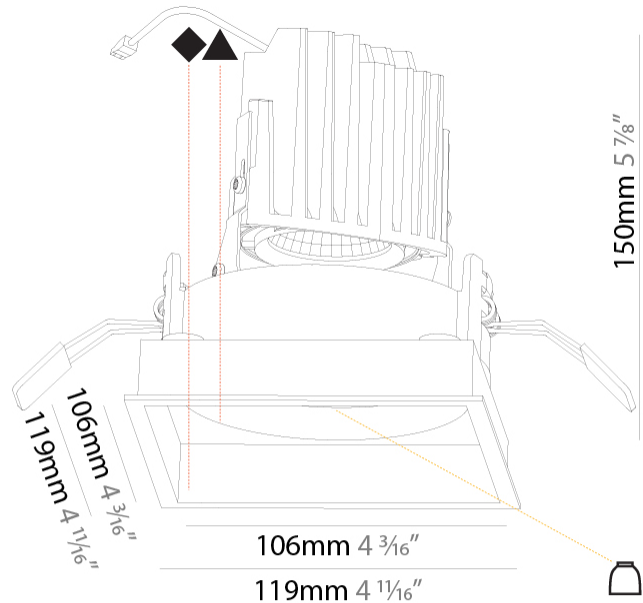

GENERAL

Series: Bioniq
Subseries: Bioniq Square Deep
Brand: Prolicht
Division: Architectural
Mounting Type: Recessed
Mounting Location: Ceiling
Subcategory: Downlight

PHYSICAL

Shape: Square
Length (mm): 119
Length (in): 4 11/16
Width (mm): 119
Width (in): 4 11/16
Depth (mm): 150
Depth (in): 5 7/8
Ceiling Thickness (mm): 10 / 12.5 / 15
Ceiling Thickness (in): 3/8 or 1/2 or 9/16
Min. Recessing Depth (mm): 170
Min. Recessing Depth (in): 6 11/16
Light Distribution: Downlight
Weight (kg): 0.626
Weight (lbs): 1.38
Fixture Finish: SSR / BKV / CWI / CRY / HAB / UFT / ITA / RUA / FTG / MYG / LOD / PUS / FRO / FUP / KIA / POP / BLS / SPG / MEY / GOH / GUM / CHC / COM / ABZ / JAG / OBR / MOS / ROR
Fixture Material: Aluminum Die Cast
Cut-out Measurements: 114mm / 4 1/2" x 114mm / 4 1/2"

ELECTRICAL

Lamp Type: LED (Zhaga Standard)
Input Wattage (W): 16.5
Total Output Wattage (W): 14
Dimming: Tri-Mode (Non-Dimming and Phase Dimming (120Vac only) and 0-10V Dimming)
Driver Included: No
Driver Location: Recessed Housing
Driver Type: Constant Current - Universal
Driver Class: Class 2
Input Voltage (V): 120 - 277
Constant Current (MA): 500

LED

Number of LEDs: 1
Color Temperature (°K): 2700 / 3000 / 3500 / 4000
Max. Delivered Lumen (lm): 940 / 980 / 1029 / 1050
Nominal Lumen (lm): 1386 / 1438 / 1511 / 1542
CRI: >90 CRI

OPTICAL

Reflector: 20 / 40 / 60

RATINGS AND CERTIFICATIONS

Certified By: Certified for North American Standards
IP rating: IP20